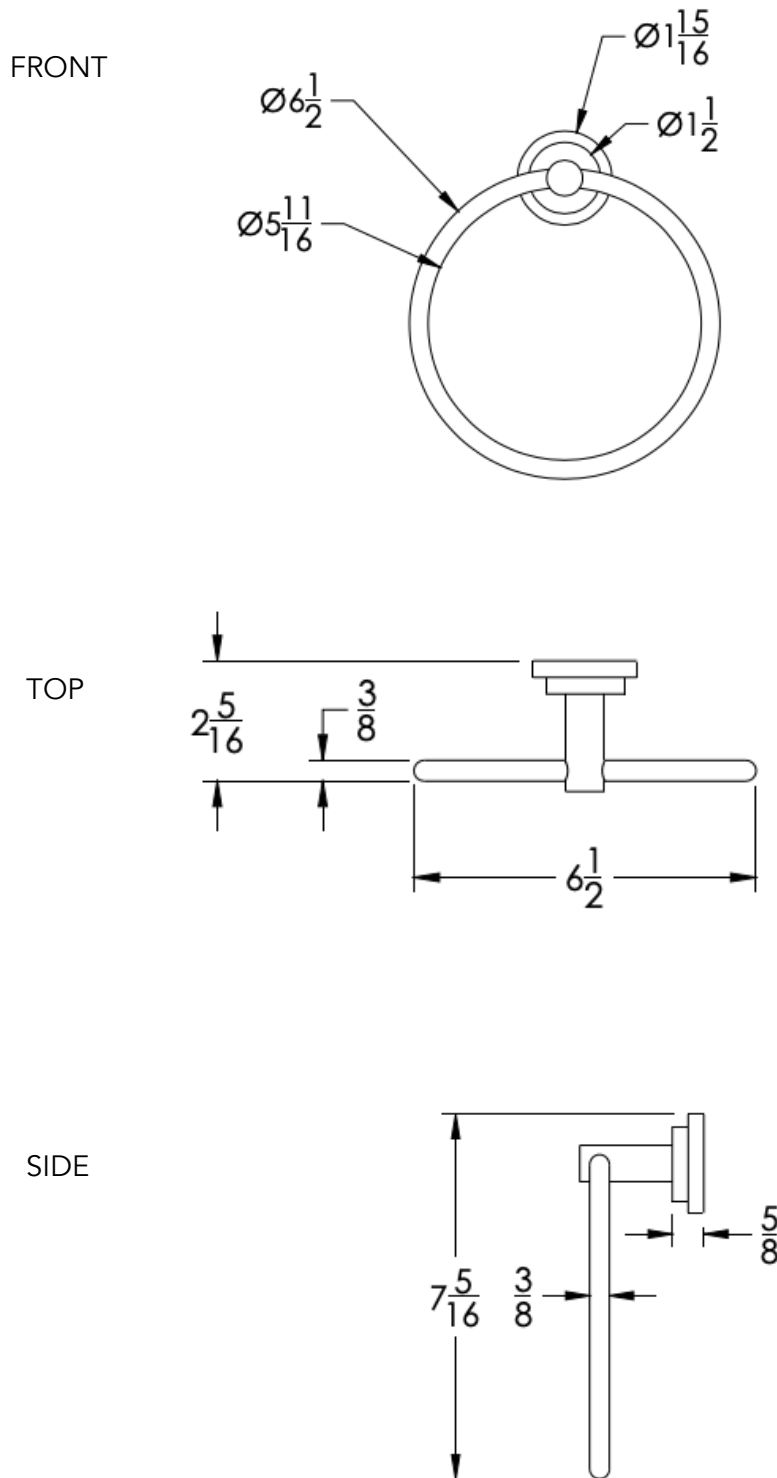

neelnox

LET
THERE
BE **DESIGN.**

FEATURES

- Premium 304 Grade Stainless Steel
- Solid Mount Construction
- Concealed Installation Hardware
- State of the art wall anchors included for installation on Dry wall or Tile

COLLECTION FORM CLASSIC

TOWEL RING

Model	Product	Finishes Available
FMC-TWR2	Towel Ring	Multiple finishes available. Over 23 finishes to choose from.

FINISHES			
	Polished (-P)	Antique Copper (-ACOP)	Polished Gold (-PGLD)
	Brushed (-B)	Polished Brass (-PBRS)	Brushed Copper (-BCOP)
	Brushed Gold (-BGLD)	Matte White (-WHT)	Brushed Rose Gold (-BRGD)
	Matte Black (-BLK)	Brushed Modern Bronze (-BMBRZ)	Brushed Black (-BRBLK)
	Oil Rubbed Bronze (-ORB)	Glossy White (-GWHT)	Polished Black (-PBLK)
	Brushed Brass (-BBRS)	Polished Rose Gold (-PRGD)	Antique Nickel (-ANKL)
	Brushed Bronze (-BBRZ)	Unlacquered Brass (-UBRS)	Black Nickel (-NKBL)
	Antique Brass (-ABRS)	Polished Nickel (-PNKL)	

Dimensions in inches

NOTE: Dimensions subject to change without notice.